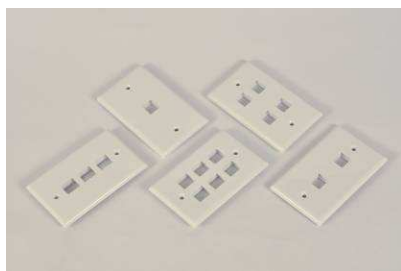

Wall Plate

High-impact ABS plastic, matching mounting screws.

WPTxx

- SINGLE PHONE WALL JACK

WP2Txx

- DUAL PHONE WALL JACK

WPT81RWxx

- COMBO WALL PLATE

WP81Rxxx

- SINGLE FF81R WALL PLATE
- AVAILABLE WITH STANDARD

F-81.OR HIGH RETURN LOSS FF-81R

WP281Rxxx

- DUAL FF81R WALL PLATE
- AVAILABLE WITH STANDARD

F-81.OR HIGH RETURN LOSS FF-81R

KEYSTONE WALL PLATE

- KEYSTON WALL PLATE
- AVAILABLE: ALMOND, BLACK, IVORY, WHITE

DECOCA WALL PLATE

- DECOCA WALL PLATE
- AVAILABLE: ALMOND, BLACK, IVORY, WHITE