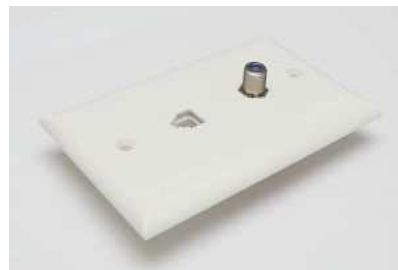

Wall Plate

High-impact ABS plastic, matching mounting screws.

WPTxx

- SINGLE PHONE WALL JACK

WP2Txx

- DUAL PHONE WALL JACK

WPT81RWxx

- COMBO WALL PLATE

WP81Rxxx

- SINGLE FF81R WALL PLATE
- AVAILABLE WITH STANDARD

F-81.OR HIGH RETURN LOSS FF-81R

WP281Rxxx

- DUAL FF81R WALL PLATE
- AVAILABLE WITH STANDARD

F-81.OR HIGH RETURN LOSS FF-81R

KEYSTONE WALL PLATE

- KEYSTON WALL PLATE
- AVAILABLE: ALMOND, BLACK, IVORY, WHITE

DECOCA WALL PLATE

- DECOCA WALL PLATE
- AVAILABLE: ALMOND, BLACK, IVORY, WHITE